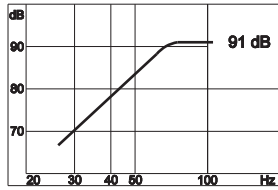

HD 102 suggested boxes

CLOSED BOX
internal volume: 26 litres

BASS REFLEX
internal volume: 36 litres
tube diameter (Ø): 94 mm
tube length (L): 270 mm

BASS REFLEX (2 speakers)
internal volume: 76 litres
tube diameter (Ø): 119 mm
tube length (L): 280 mm