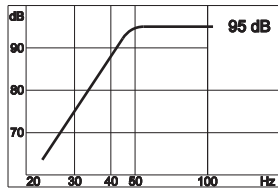

HD 102 suggested boxes

CLOSED BOX
internal volume: 26 litres

BASS REFLEX
internal volume: 36 litres
tube diameter (Ø): 94 mm
tube length (L): 270 mm

BASS REFLEX (2 speakers)
internal volume: 76 litres
tube diameter (Ø): 119 mm
tube length (L): 280 mm