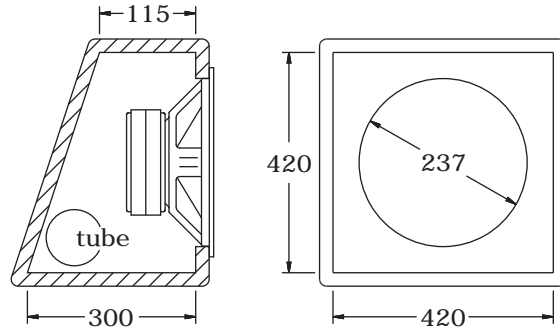

HD 102 suggested boxes

CLOSED BOX
internal volume: 26 litres

BASS REFLEX
internal volume: 36 litres
tube diameter (Ø): 94 mm
tube length (L): 270 mm

BASS REFLEX (2 speakers)
internal volume: 76 litres
tube diameter (Ø): 119 mm
tube length (L): 280 mm