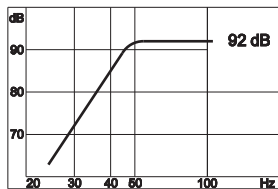

HD 102 suggested boxes

CLOSED BOX
internal volume: 26 litres

BASS REFLEX
internal volume: 36 litres
tube diameter (Ø): 94 mm
tube length (L): 270 mm

BASS REFLEX (2 speakers)
internal volume: 76 litres
tube diameter (Ø): 119 mm
tube length (L): 280 mm