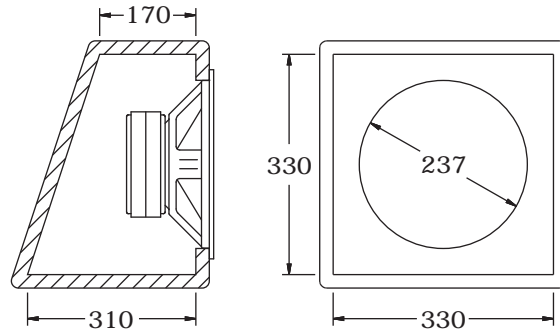

HD 102 suggested boxes

CLOSED BOX
internal volume: 26 litres

BASS REFLEX
internal volume: 36 litres
tube diameter (Ø): 94 mm
tube length (L): 270 mm

BASS REFLEX (2 speakers)
internal volume: 76 litres
tube diameter (Ø): 119 mm
tube length (L): 280 mm