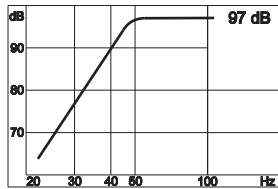

HD 122 suggested boxes

**CLOSED BOX**  
internal volume: 36 litres

**BASS REFLEX**  
internal volume: 52 litres  
tube diameter (Ø): 94 mm  
tube length (L): 270 mm

**BASS REFLEX (2 speakers)**  
internal volume: 106 litres  
tube diameter (Ø): 119 mm  
tube length (L): 280 mm