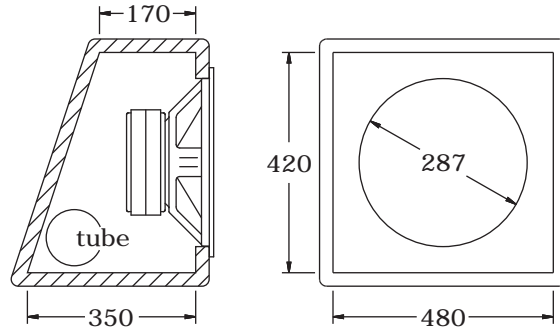

HD 122 suggested boxes

**CLOSED BOX**  
internal volume: 36 litres

**BASS REFLEX**  
internal volume: 52 litres  
tube diameter (Ø): 94 mm  
tube length (L): 270 mm

**BASS REFLEX (2 speakers)**  
internal volume: 106 litres  
tube diameter (Ø): 119 mm  
tube length (L): 280 mm