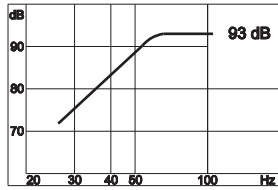

HD 122 suggested boxes

**CLOSED BOX**  
internal volume: 36 litres

**BASS REFLEX**  
internal volume: 52 litres  
tube diameter (Ø): 94 mm  
tube length (L): 270 mm

**BASS REFLEX (2 speakers)**  
internal volume: 106 litres  
tube diameter (Ø): 119 mm  
tube length (L): 280 mm