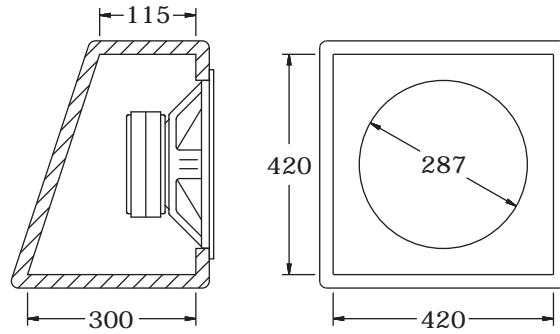

HD 122 suggested boxes

**CLOSED BOX**  
internal volume: 36 litres

**BASS REFLEX**  
internal volume: 52 litres  
tube diameter (Ø): 94 mm  
tube length (L): 270 mm

**BASS REFLEX (2 speakers)**  
internal volume: 106 litres  
tube diameter (Ø): 119 mm  
tube length (L): 280 mm