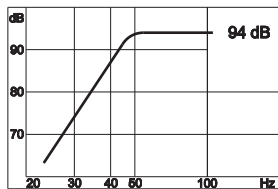

HD 122 suggested boxes

**CLOSED BOX**  
internal volume: 36 litres

**BASS REFLEX**  
internal volume: 52 litres  
tube diameter (Ø): 94 mm  
tube length (L): 270 mm

**BASS REFLEX (2 speakers)**  
internal volume: 106 litres  
tube diameter (Ø): 119 mm  
tube length (L): 280 mm