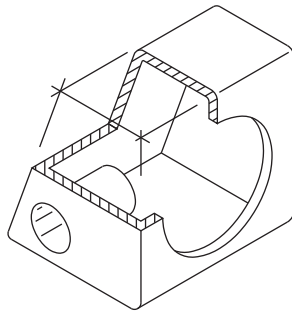

HD 80 suggested boxes

BASS REFLEX

internal volume: 16 litres
tube diameter (Ø): 74 mm
tube length (L): 200 mm

BASS REFLEX (2 speakers)

internal volume: 43 litres
tube diameter (Ø): 94 mm
tube length (L): 180 mm