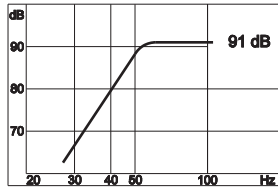

HD 80 suggested boxes

BASS REFLEX

internal volume: 16 litres
tube diameter (Ø): 74 mm
tube length (L): 200 mm

BASS REFLEX (2 speakers)

internal volume: 43 litres
tube diameter (Ø): 94 mm
tube length (L): 180 mm