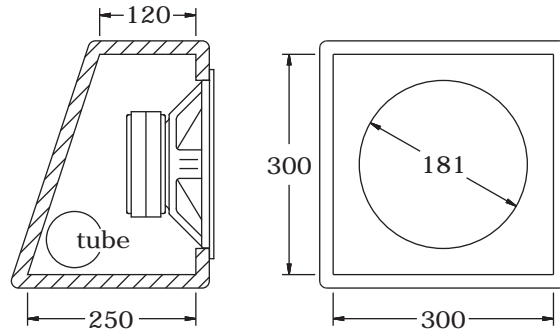

HD 80 suggested boxes

BASS REFLEX

internal volume: 16 litres
tube diameter (Ø): 74 mm
tube length (L): 200 mm

BASS REFLEX (2 speakers)

internal volume: 43 litres
tube diameter (Ø): 94 mm
tube length (L): 180 mm