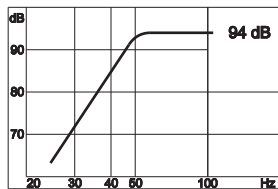

HD 80 suggested boxes

BASS REFLEX

internal volume: 16 litres
tube diameter (Ø): 74 mm
tube length (L): 200 mm

BASS REFLEX (2 speakers)

internal volume: 43 litres
tube diameter (Ø): 94 mm
tube length (L): 180 mm