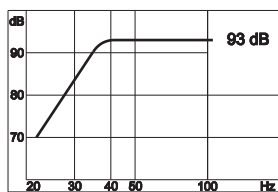

XL 10 suggested boxes

BASS REFLEX

internal volume: 28 litres
tube diameter (Ø): 94 mm
tube length (L): 300 mm

PASSIVE RADIATOR

(XL 10 speaker + XP 10 radiator)
internal volume: 16 litres

BASS REFLEX (2 speakers)

internal volume: 50 litres
tube diameter (Ø): 119 mm
tube length (L): 220 mm