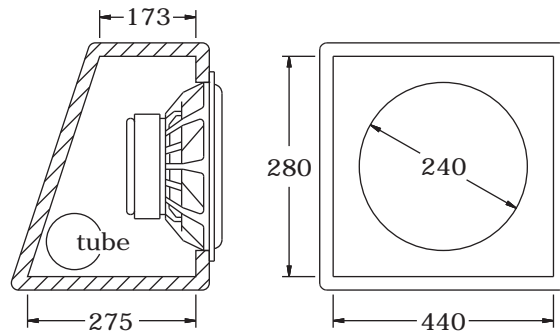

XL 10 suggested boxes

BASS REFLEX

internal volume: 28 litres
tube diameter (Ø): 94 mm
tube length (L): 300 mm

PASSIVE RADIATOR

(XL 10 speaker + XP 10 radiator)
internal volume: 16 litres

BASS REFLEX (2 speakers)

internal volume: 50 litres
tube diameter (Ø): 119 mm
tube length (L): 220 mm