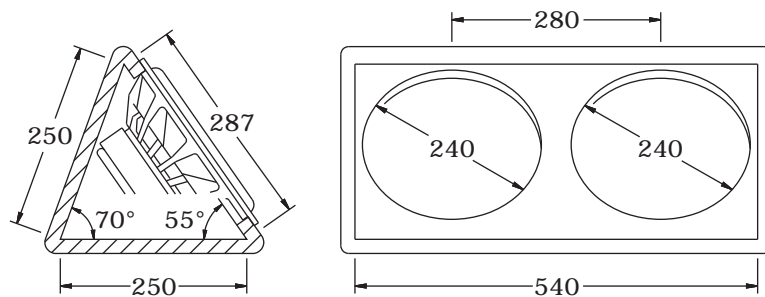

XL 10 suggested boxes

BASS REFLEX

internal volume: 28 litres
tube diameter (Ø): 94 mm
tube length (L): 300 mm

PASSIVE RADIATOR

(XL 10 speaker + XP 10 radiator)
internal volume: 16 litres

BASS REFLEX (2 speakers)

internal volume: 50 litres
tube diameter (Ø): 119 mm
tube length (L): 220 mm