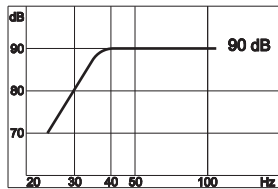

XL 10 suggested boxes

BASS REFLEX

internal volume: 28 litres
tube diameter (Ø): 94 mm
tube length (L): 300 mm

PASSIVE RADIATOR

(XL 10 speaker + XP 10 radiator)
internal volume: 16 litres

BASS REFLEX (2 speakers)

internal volume: 50 litres
tube diameter (Ø): 119 mm
tube length (L): 220 mm