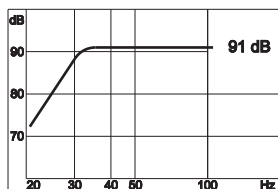

XL 10 suggested boxes

BASS REFLEX

internal volume: 28 litres
tube diameter (Ø): 94 mm
tube length (L): 300 mm

PASSIVE RADIATOR

(XL 10 speaker + XP 10 radiator)
internal volume: 16 litres

BASS REFLEX (2 speakers)

internal volume: 50 litres
tube diameter (Ø): 119 mm
tube length (L): 220 mm