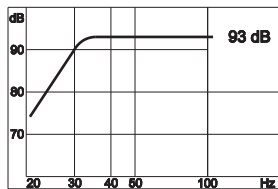

XL 12 suggested boxes

BASS REFLEX

internal volume: 39 litres
tube diameter (Ø): 94 mm
tube length (L): 200 mm

PASSIVE RADIATOR

(XL 12 speaker + XP 12 radiator)
internal volume: 24 litres

BASS REFLEX (2 speakers)

internal volume: 81 litres
tube diameter (Ø): 154 mm
tube length (L): 240 mm