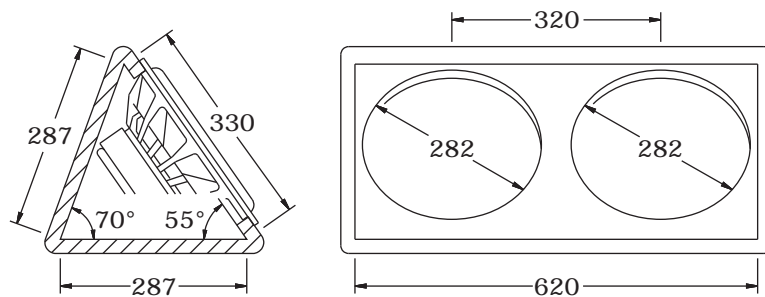

XL 12 suggested boxes

BASS REFLEX

internal volume: 39 litres
tube diameter (Ø): 94 mm
tube length (L): 200 mm

PASSIVE RADIATOR

(XL 12 speaker + XP 12 radiator)
internal volume: 24 litres

BASS REFLEX (2 speakers)

internal volume: 81 litres
tube diameter (Ø): 154 mm
tube length (L): 240 mm