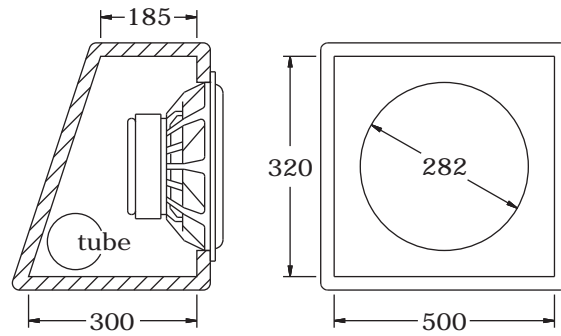

XL 12 suggested boxes

BASS REFLEX

internal volume: 39 litres
tube diameter (Ø): 94 mm
tube length (L): 200 mm

PASSIVE RADIATOR

(XL 12 speaker + XP 12 radiator)
internal volume: 24 litres

BASS REFLEX (2 speakers)

internal volume: 81 litres
tube diameter (Ø): 154 mm
tube length (L): 240 mm