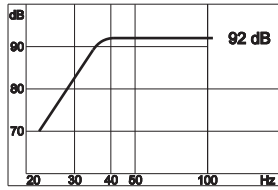

XL 12 suggested boxes

BASS REFLEX

internal volume: 39 litres
tube diameter (Ø): 94 mm
tube length (L): 200 mm

PASSIVE RADIATOR

(XL 12 speaker + XP 12 radiator)
internal volume: 24 litres

BASS REFLEX (2 speakers)

internal volume: 81 litres
tube diameter (Ø): 154 mm
tube length (L): 240 mm